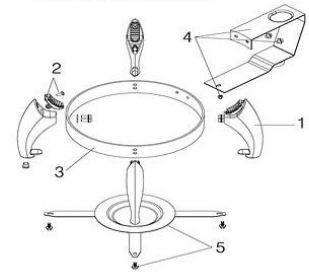

â€¢ Non-skid feet

â€¢ Compatible with 1A15301, 1A15300 induction chafers

â€¢ Product Dimensions: 16" x 11.25" x 5.75" / 407 x 286 x 147 mm

â€¢ Product Weight: 10 lbs / 4.53 kg

â€¢ Box Dimensions: 18" x 14" x 8" / 458 x 356 x 204 mm

â€¢ Box Weight: 9 lb / 4.1 kg

**SMART**  
BUFFET WARE

Item No: **1A11259**

Description: Smart Large Round Stand

#	Item Number	Description	EA
1	1A11261240	Leg, screws included	1 EA
2	1A11261260	Receiver pad, screws included	1 EA
3	1A11259210	Round Frame	1 EA
4	1A11259330	Back Supporter, screws included	1EA
5	1A11259300	Burner Holder Frame, screws included	1EA

## Specifications

Carton Quantity	1
Length (inches)	16.0
Width (inches)	11.25
Height (inches)	5.75
Weight	10.0