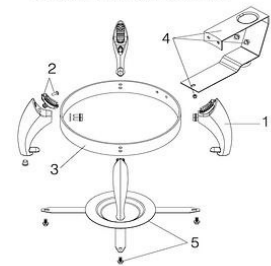

• Compatible with 1A15303, 1A15302 induction chafers

• Product Dimensions: 14.75" x 10.25" x 5.75" / 375 x 261 x 147 mm

• Product Weight: 9 lbs / 4.1 kg

• Box Dimensions: 16" x 12" x 8" / 407 x 305 x 204 mm

• Box Weight: 9 lb / 4.1 kg

SMART
BUFFETWARE

Item No: **1A11260**

Description: Smart Medium Round Stand

#	Item Number	Description	EA
1	1A11261240	Leg, screws included	1 EA
2	1A11261260	Receiver pad, screws included	1 EA
3	1A11260210	Round Frame	1 EA
4	1A11260330	Back Supporter, screws included	1EA
5	1A11260300	Burner Holder Frame, screws included	1EA

www.smartbuffetware.com

Specifications

Carton Quantity	1
Length (inches)	14.75
Width (inches)	10.25
Height (inches)	5.75
Weight	9.0