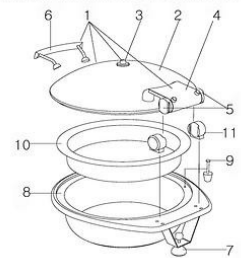

www.smartbuffetware.com

Specifications

Carton Quantity	1
Length (inches)	17.0
Width (inches)	19.5
Height (inches)	9.0
Weight	18.0