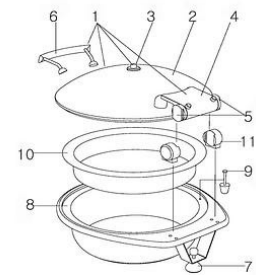

Reference	Item Number	Description	Ea/Set
1	1A15302100	Smart Medium Round Solid Lid Assembly	1 EA
2	1A15302200	Smart Medium Solid Lid ONLY	1 EA
3	1A15300130	Smart Steam Hole Kit	1 SET
4	1A15302HSG	Smart Complete Hinge Assembly with Housing and Mechanism for 1A15302	1 SET
5	1A15302MKT	Smart Hinge Rebuild Kit for 1A15302	1 EA
6	1A15300140	Smart Handle ONLY for 1A15300, 1A15301, 1A15302 and 1A15303	1 EA
7	1A15300300	Back Support with Leveling Foot for All Smart Series Chafers, with screws	1 EA
8	1A15302400	Med Round Water Pan for 1A15302 and 1A15303	1 EA
9	1A15300340	Smart Chafer Pan Push Pin	1 EA
10	1A11202	Medium Round Food Pan	1 EA
11	1A15301M40	Smart Chafer Hinge Receiver	1 SET

Specifications

Carton Quantity	1
Length (inches)	14.75
Width (inches)	17.25
Height (inches)	7.5
Weight	15.0